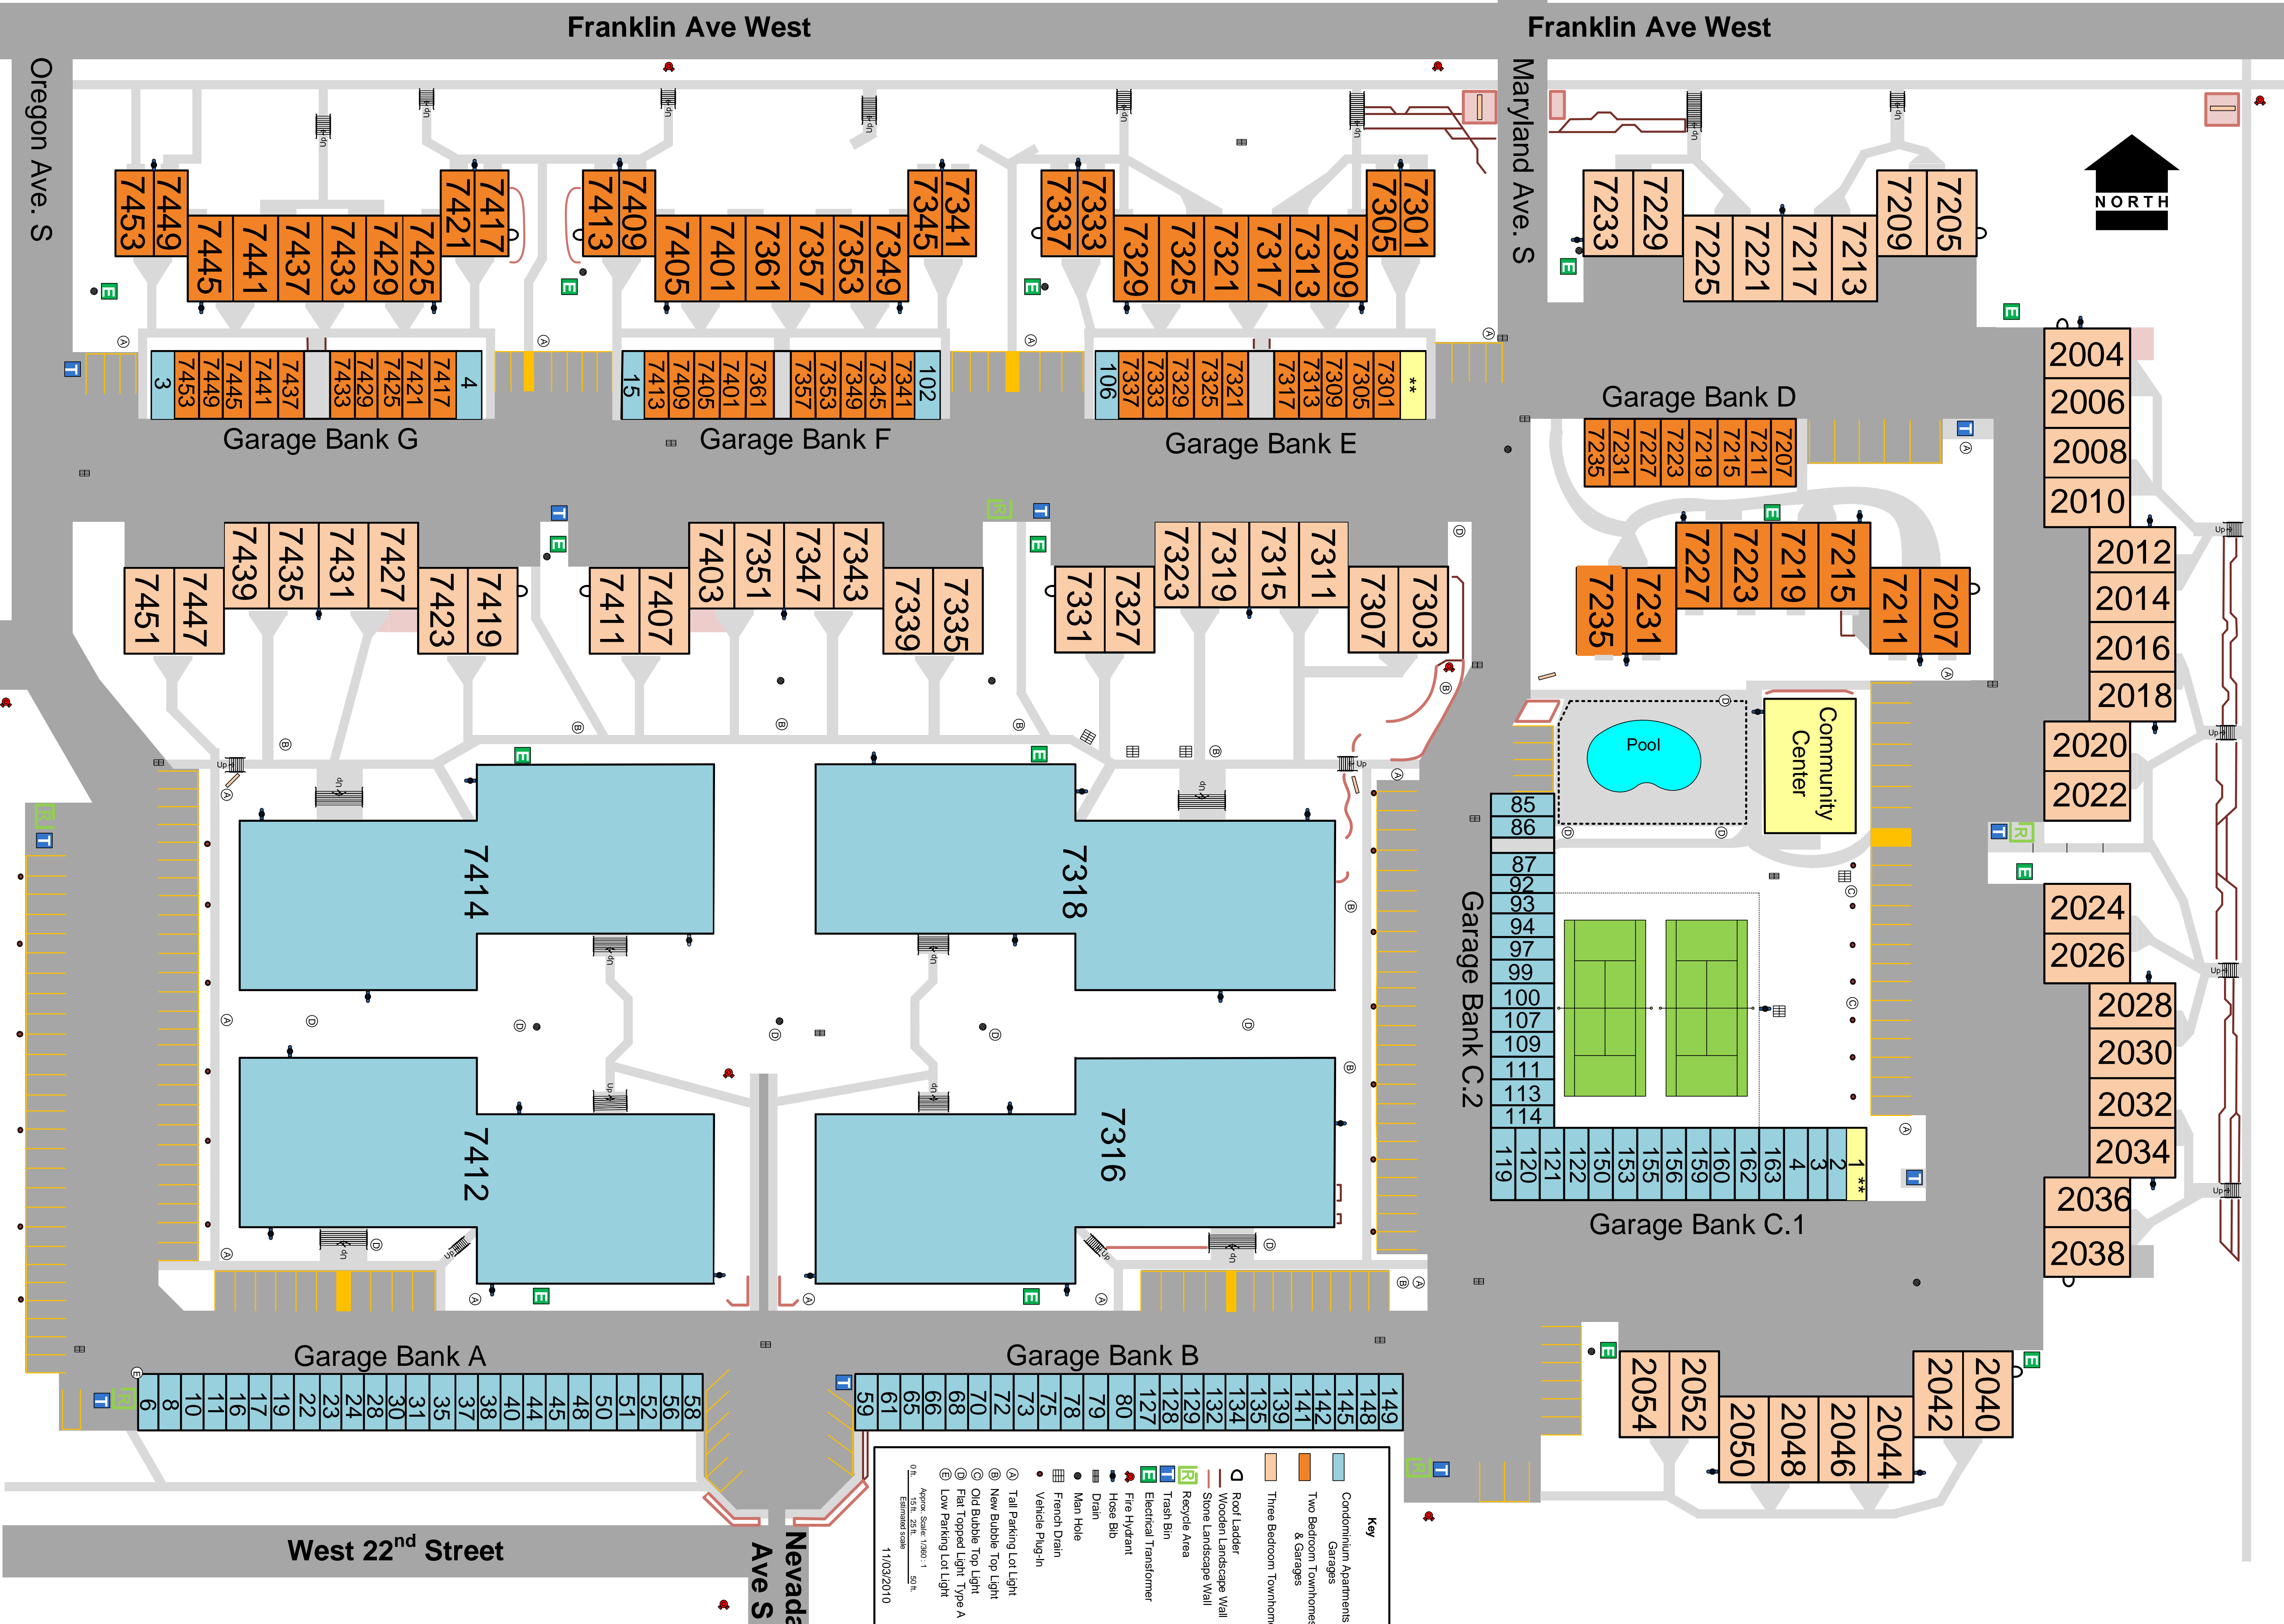

# Greensboro Condominiums

Louisiana Avenue

Louisiana Avenue

**Key**

- Condominium Apartments & Garages
- Two Bedroom Townhomes & Garages
- Three Bedroom Townhomes
- Roof Ladder
- Wooden Landscape Wall
- Stone Landscape Wall
- Recycle Area
- Trash Bin
- Electrical Transformer
- Fire Hydrant
- Hose Bib
- Drain
- Man Hole
- French Drain
- Vehicle Plug-in
- Ⓢ Tall Parking Lot Light
- Ⓢ New Bubble Top Light
- Ⓢ Old Bubble Top Light
- Ⓢ Flat Topped Light Type A
- Ⓢ Low Parking Lot Light

Approx. Scale: 1/8" = 1' - 0" / 1:96  
 15.0' N. 25.0' E. 11/03/2010

- 2004
- 2006
- 2008
- 2010
- 2012
- 2014
- 2016
- 2018
- 2020
- 2022
- 2024
- 2026
- 2028
- 2030
- 2032
- 2034
- 2036
- 2038

- Garage Bank D
- 7205
  - 7209
  - 7213
  - 7217
  - 7221
  - 7225
  - 7229
  - 7233
  - 7207
  - 7211
  - 7215
  - 7219
  - 7223
  - 7227
  - 7231
  - 7235