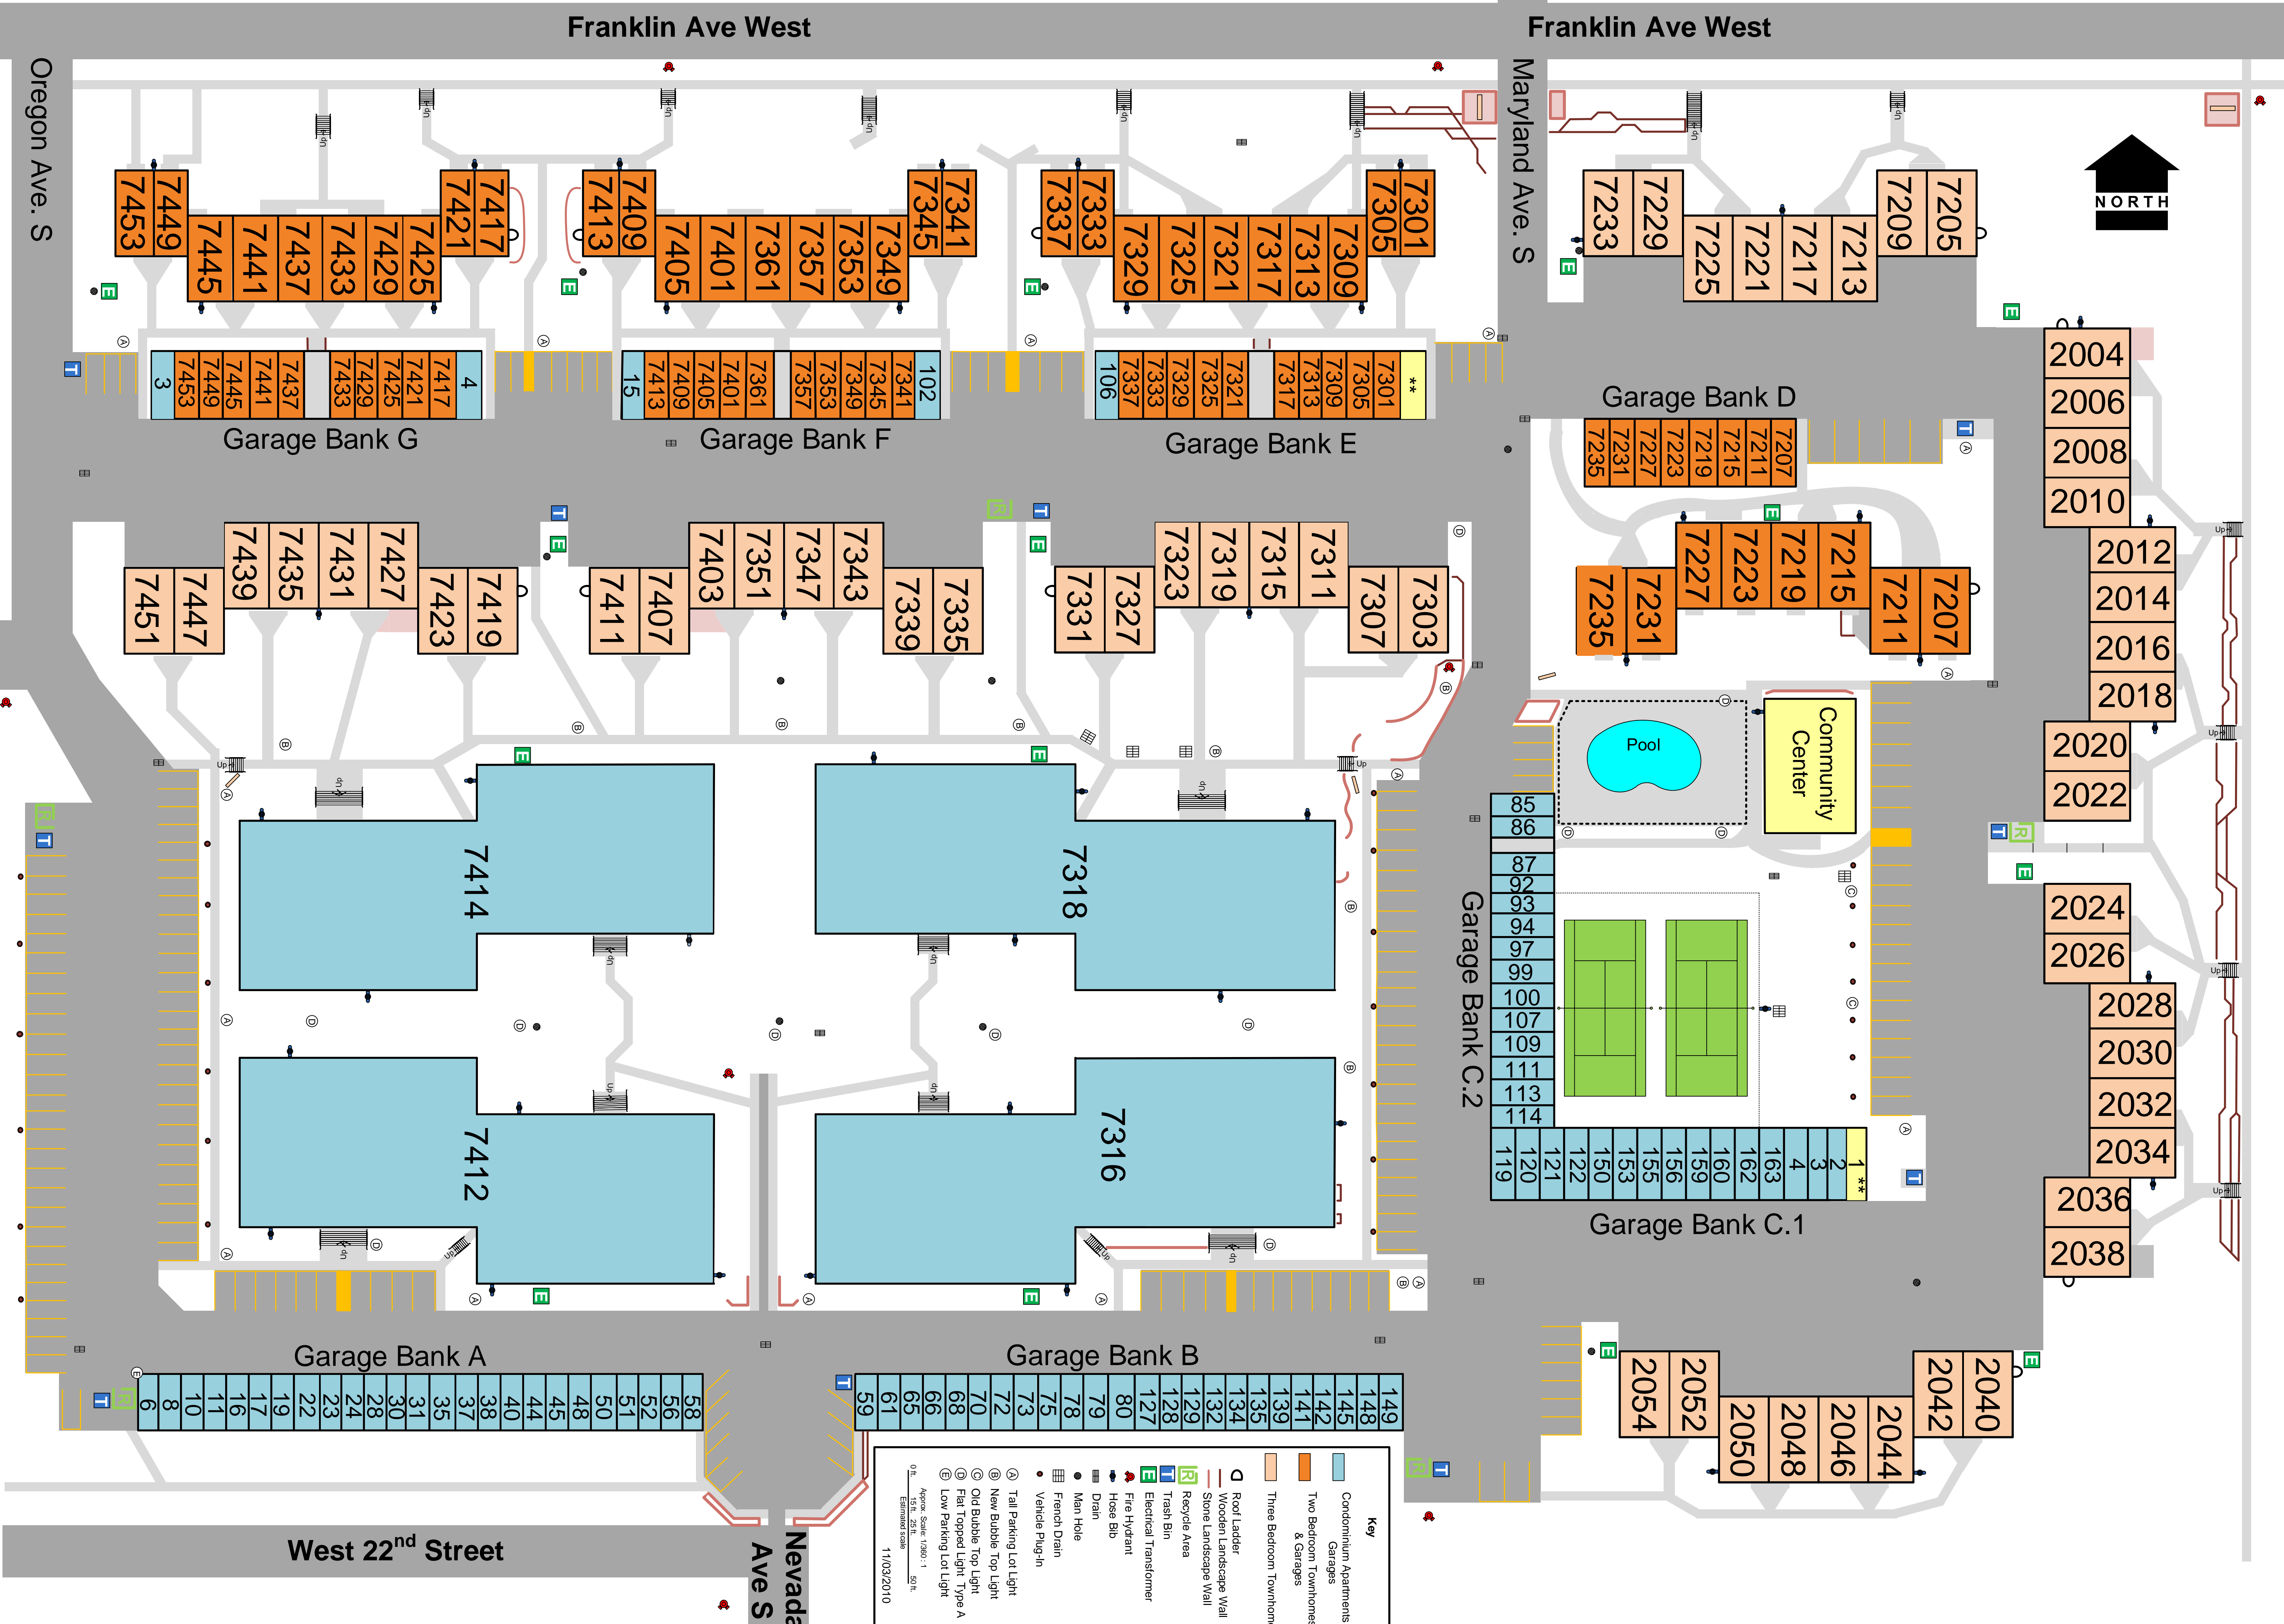

Greensboro Condominiums

Louisiana Avenue

Louisiana Avenue

Key

- Condominium Apartments & Garages
- Two Bedroom Townhomes & Garages
- Three Bedroom Townhomes
- Roof Ladder
- Wooden Landscape Wall
- Stone Landscape Wall
- Recycle Area
- Trash Bin
- Electrical Transformer
- Fire Hydrant
- Hose Bib
- Drain
- Man Hole
- French Drain
- Vehicle Plug-in
- Tall Parking Lot Light
- New Bubble Top Light
- Old Bubble Top Light
- Flat Topped Light Type A
- Low Parking Lot Light

Approx. Scale: 1/8" = 1' - 0" / 1:96
 Date: 11/03/2010
 Estimated Scale